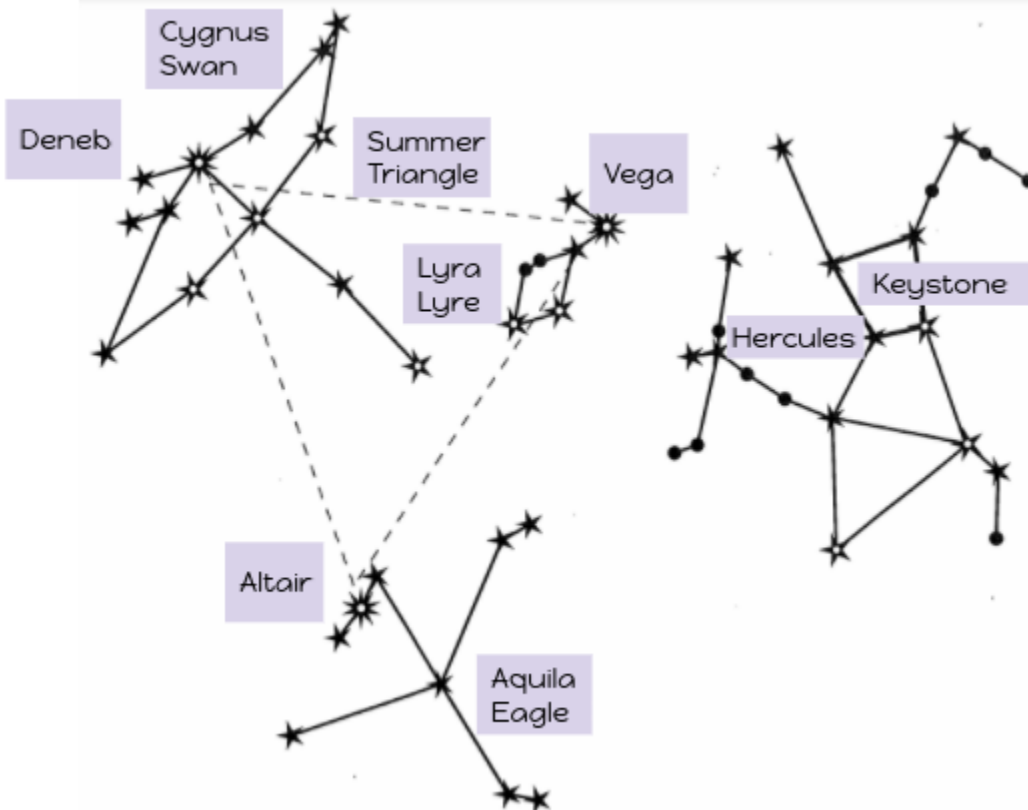

Unit 1 The Summer/Fall Sky

15 Brightest Stars and constellations

Star	Constellation
Sirius	Canis Major
Arturus	Boötes
Vega	Lyra
Capella	Auriga
Rigel	Orion
Procyon	Canis Minor
Betelgeuse	Orion
Altair	Aquila
Aldebaran	Taurus
Antares	Scorpio
Spica	Virgo
Pollux	Gemini
Fomalhaut	Piscis Austrinus
Deneb	Cygnus
Regulus	Leo

Label the constellations and the stars.

Zodiac Signs

Latin Name	English Name
Aries	Ram
Taurus	Bull
Gemini	Twins
Cancer	Crab
Leo	Lion
Virgo	Maiden
Libra	Scales
Scorpio	Scorpion
Sagittarius	Archer
Capricornus	Goat
Aquarius	Water-Carrier
Pisces	Fish